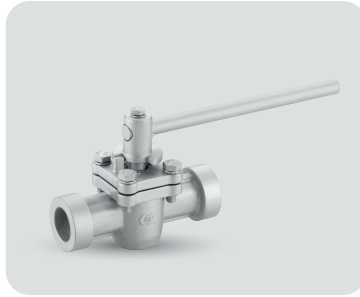

DJK

SLEEVED PLUG VALVES

Size Range: Upto 24"
Pressure Rating: 600#
End Connection: Flanged, SW, BW, NPT

MATERIAL OPTION:

- WCB & SS
- Alloy 20, Monel,
- Inconel, Duplex,
- Hastelloy, Nickel, LCB

SLEEVE OPTIONS:

- PTFE, TFM (MPTFE),
- GPTFE (Glass Filled PTFE),
- CPTFE (Carbon Filled PTFE)

CERTIFICATIONS:

- Fugitive Emission Approved ISO-15848-1
- Fire Safe As Per API 607

Automation
Also Available

We Also Have
Fully & Partially Jacketed
Sleeved Plug Valve

**DJK KONZEPT
ENERGY**
VALVES & PUMPS

+1 832 213 9674
+1 832 382 6034

sales@dj valves pumps.com

13201 Northwest Freeway,
Suite 800 Houston TX, 77040, USA

www.dj valves pumps.com

END CONNECTION:

Flanged Ended

Socket-Weld Ended

Butt-Weld Ended

NPT Screwed Ended

EXPLODED VIEW

- 01 Body
- 02 Plug
- 03 Cover
- 04 Sleeve
- 05 Thrust Collar
- 06 Wedge Ring
- 07 Metal Diaphragm
- 08 Diaphragm
- 09 Cover Bolt
- 10 Adjusting Bolt