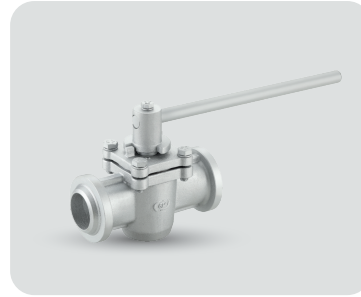

DJK

SLEEVED PLUG VALVES

Size Range: Upto 24"
Pressure Rating: 600#
End Connection: Flanged, SW, BW, NPT

MATERIAL OPTION:

- WCB & SS
- Alloy 20, Monel,
- Inconel, Duplex,
- Hastelloy, Nickel, LCB

SLEEVE OPTIONS:

- PTFE, TFM (MPTFE),
- GPTFE (Glass Filled PTFE),
- CPTFE (Carbon Filled PTFE)

CERTIFICATIONS:

- Fugitive Emission Approved ISO-15848-1
- Fire Safe As Per API 607

Automation
Also Available

We Also Have
Fully & Partially Jacketed
Sleeved Plug Valve

**DJK KONZEPT
ENERGY**
VALVES & PUMPS

+1 832 213 9674
+1 832 382 6034

sales@dj valves pumps.com

13201 Northwest Freeway,
Suite 800 Houston TX, 77040, USA

www.dj valves pumps.com

END CONNECTION:

Flanged Ended

Socket-Weld Ended

Butt-Weld Ended

NPT Screwed Ended

EXPLODED VIEW

- 01 Body
- 02 Plug
- 03 Cover
- 04 Sleeve
- 05 Thrust Collar
- 06 Wedge Ring
- 07 Metal Diaphragm
- 08 Diaphragm
- 09 Cover Bolt
- 10 Adjusting Bolt